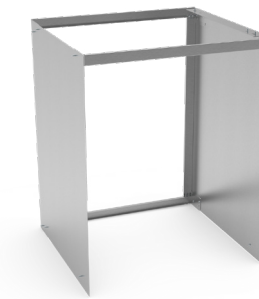

Shop individual components.

Coiled Pull-Down Faucet >

Classic Pull-Down Faucet >

Flex Pull-Down Faucet >

Available in 32"/56"/64"/88"/96" length variations

Bar Shelf Countertop in Stainless Steel or Granite >