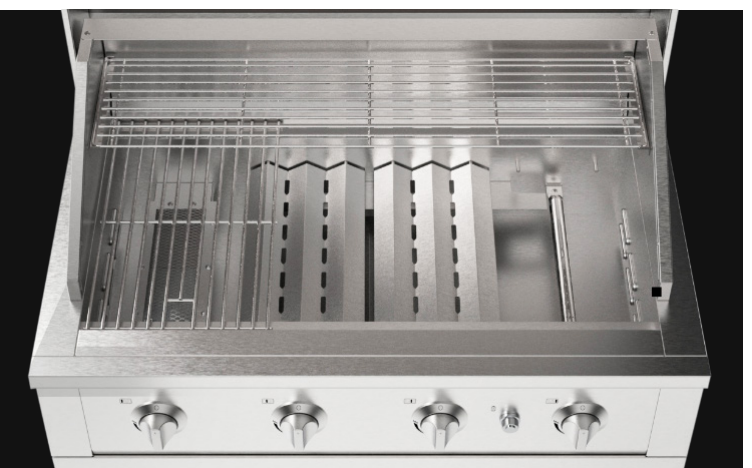

Grilling. Simplified.

Packed with the most essential grilling features you need for the perfect grilling experience.