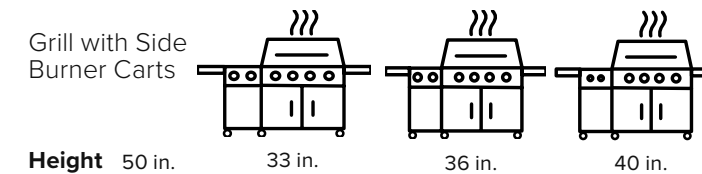

Limited Lifetime Warranty

[Detailed information on the Installation Guide >](#)

Grilling. Simplified. Up to 634 sq. in. of cooking space. Continuous spark battery-powered pulse ignition gets things fired up quickly. Stainless steel flame tamers help reduce flare-ups, spread heat evenly across the cooking surface and convert drippings to flavor-enhancing smoke.

Available in 33", 36" and 40" widths.