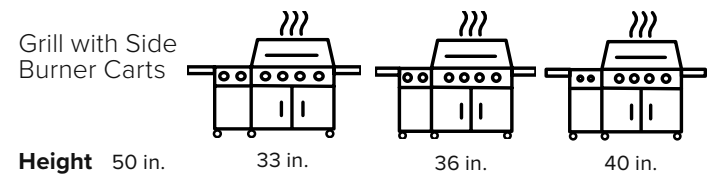

Platinum Grill

[LEARN MORE >](#)

Limited Lifetime Warranty

[Detailed information on the Installation Guide >](#)

Up to 850 sq. in. of cooking space aided by the dual layered hood locks in heat from the 3 H burners. Flame thrower direct-pilot ignition for instant lighting. The powerful infrared sear burner locks in the flavor with direct heat while the rotisserie burner offers flavorful indirect cooking.

Available in 33", 36" and 40" widths.