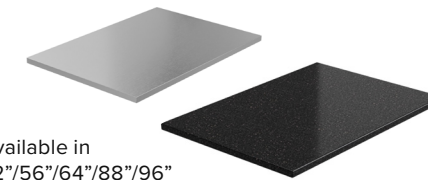

Shop individual components.

Coiled Pull-Down Faucet >

Classic Pull-Down Faucet >

Flex Pull-Down Faucet >

Available in 32"/56"/64"/88"/96" length variations

Bar Shelf Countertop in Stainless Steel or Granite >

24in. Fridge Bracket >

Fiber Cement Back Panel >

Stacked Stone four color options available >

Available in 32"/56"/64"/88"/96"

Countertops available in Stainless Steel or Granite >

View All Accessories >

Need the renovation done by a certain time?