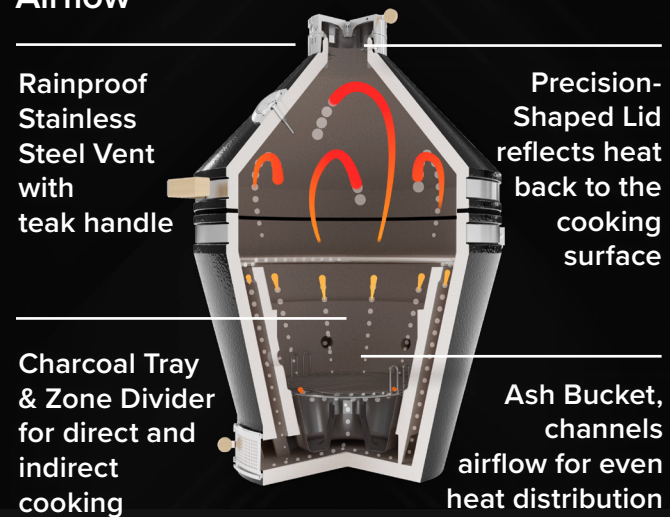

10 Limited Warranty

[Detailed information on the Installation Guide >](#)

Perfection by design

NewAge Platinum Kamado combines the flavor-enhancing benefits of this ancient cooking technique with contemporary design and premium materials for incredible culinary results.

Includes: Ash Bucket, Charcoal Grate, Cooking Grate, Charcoal zone divider, Grate Lifter Gripper, Second tier cooking grate, Charcoal chimney starter, Hang Cook Kit, Charcoal Stirring Rod.

Modern engineering.

Premium design and materials for enhanced performance and durability.

Airflow

Premium Features

Stainless Steel Components

450 sq. in of cooking space

Heat Range: 225 - 750 °F

8mm Grate width

Holds up to 3 kg of Charcoal Ash