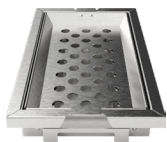

Accessories

[View All Accessories >](#)

Charcoal Tray