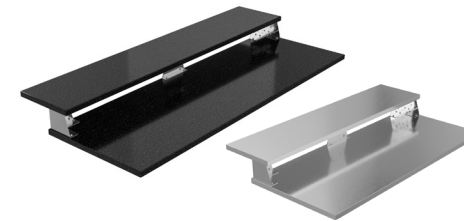

Shop individual components.

Coiled Pull-Down Faucet >

Classic Pull-Down Faucet >

Flex Pull-Down Faucet >

Available in 32"/56"/64"/88"/96" length variations

Bar Shelf Countertop in Stainless Steel or Granite >