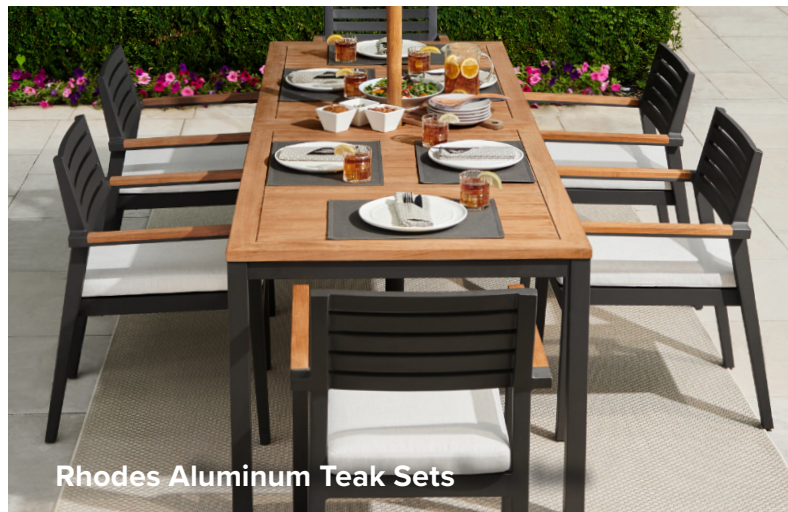

Rhodes Aluminum Chairs