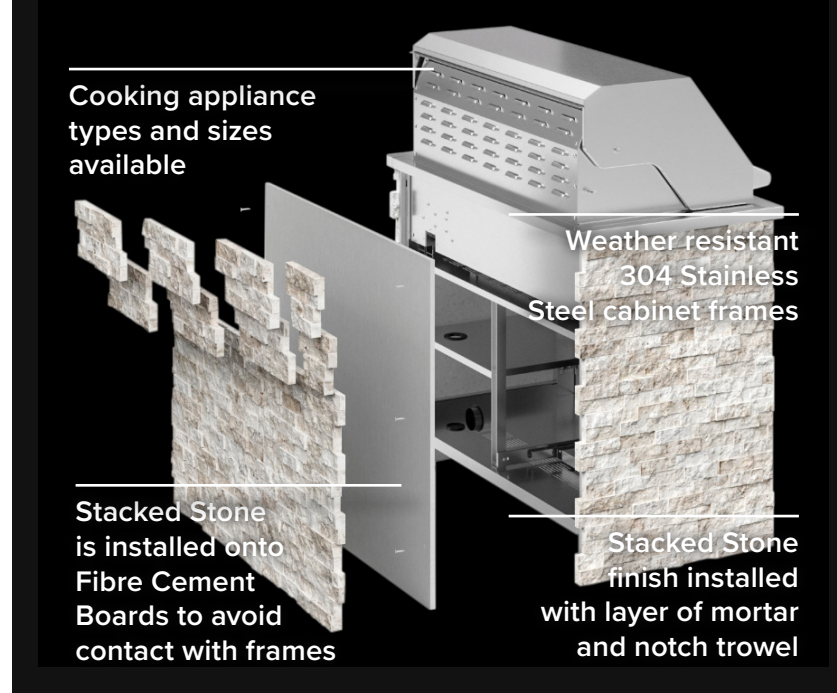

Engineered for quick assembly, our precision-fit fiber cement boards attach to the steel frames as a solid backing for your finishing stone. Natural Stacked Stone is secured to the fiber cement board with mortar, forming a weather tight finish that is both beautiful and durable.

Finish your set by adding a Natural Stacked Stone panel.

Our natural Stacked Stone panels come in various options for any style, from refined rustic to contemporary chic.

Ivory Travertine

Scabos Travertine

Shop individual components.

Coiled Pull-Down Faucet >

Classic Pull-Down Faucet >

Flex Pull-Down Faucet >

Available in 32"/56"/64"/88"/96" length variations

Bar Shelf Countertop in Stainless Steel or Granite >