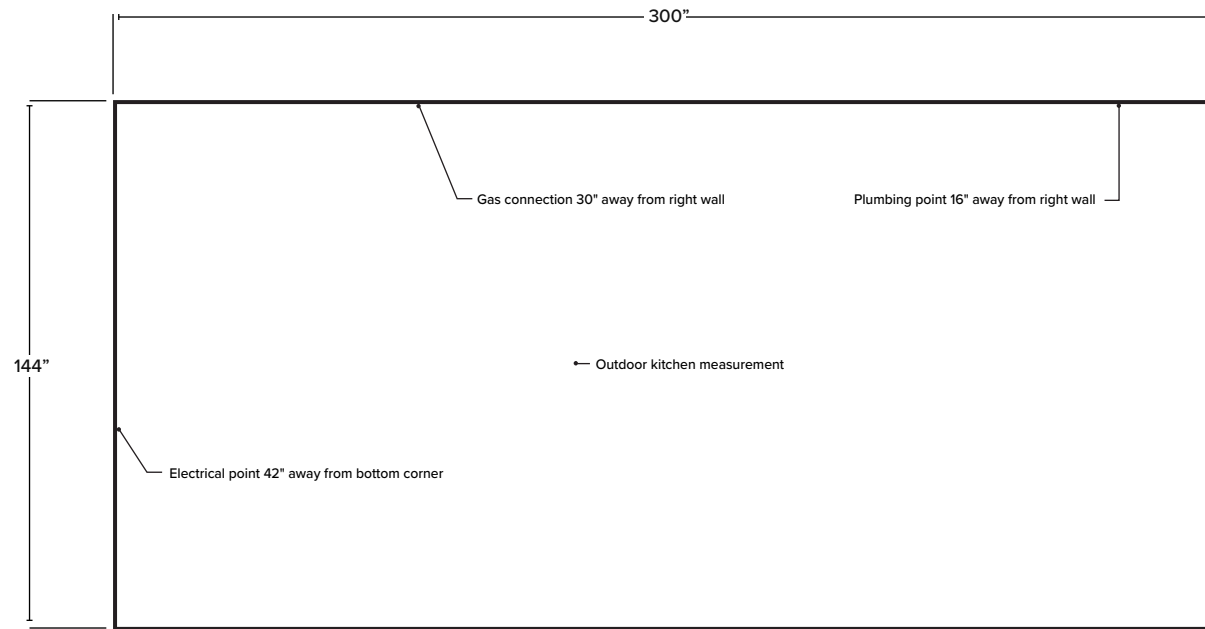

Natural Teak

Woven Taupe Rope

Powder Coated Charcoal

How to measure your space

Referring to the diagram below, take length and width measurements of your Outdoor space. Don't forget to mark any unusable areas.